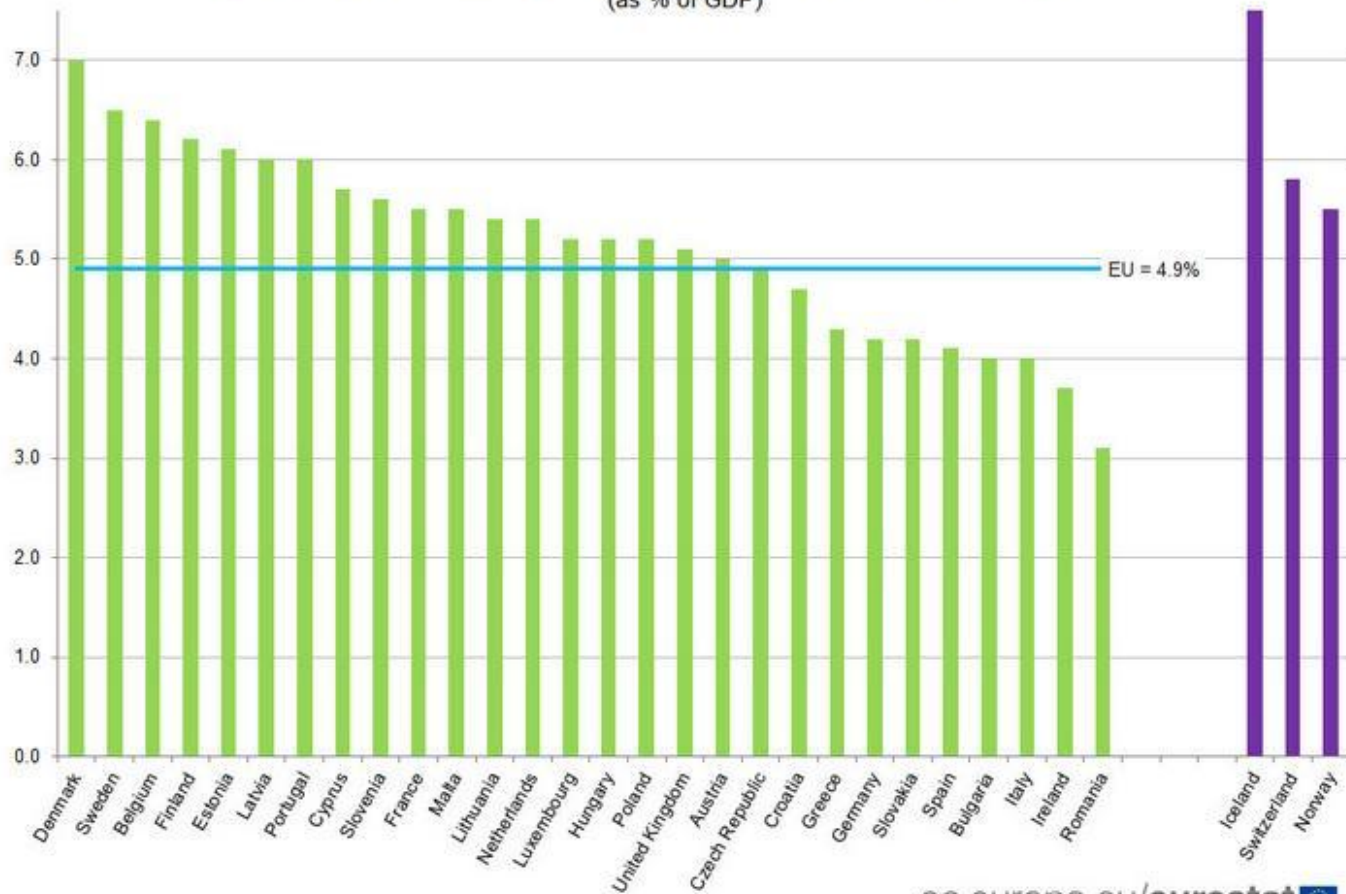

Summary of Key Problems of primary education in Greece and Greek Teacher's Federation Demands

Education Expenditure

General government total expenditure on education, 2015
(as % of GDP)

Appointments of teachers

- During the last 5 years
 - 11.000 teachers have retired from primary education
 - 282 were recruited

All Day School

2 year early childhood education

Education of migrants - refugees

**18.000 refugee
and migrant
children**